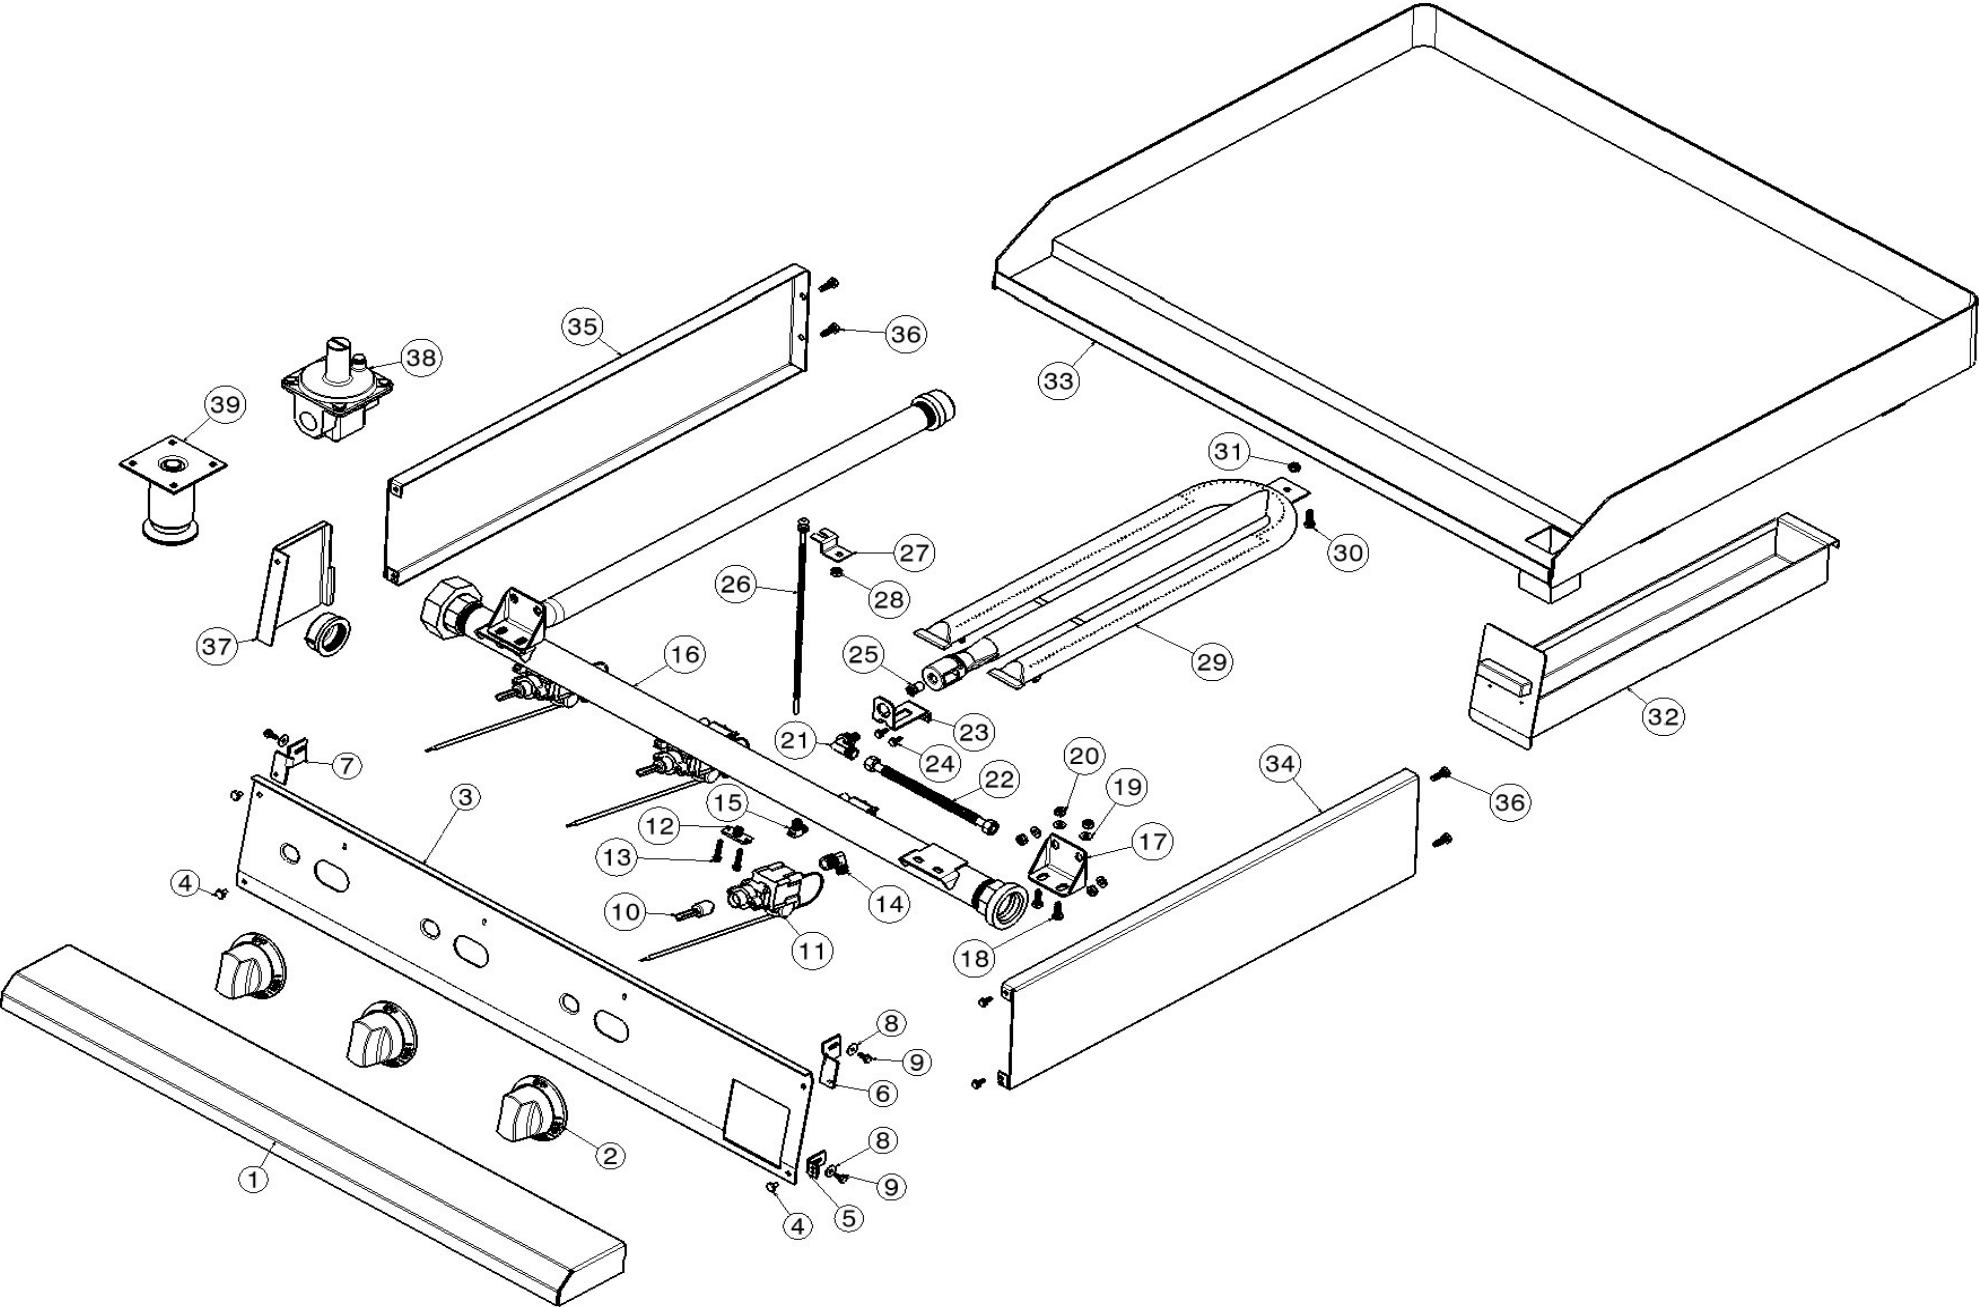

Griddle Thermostatically Controlled 72-48-36-24-18